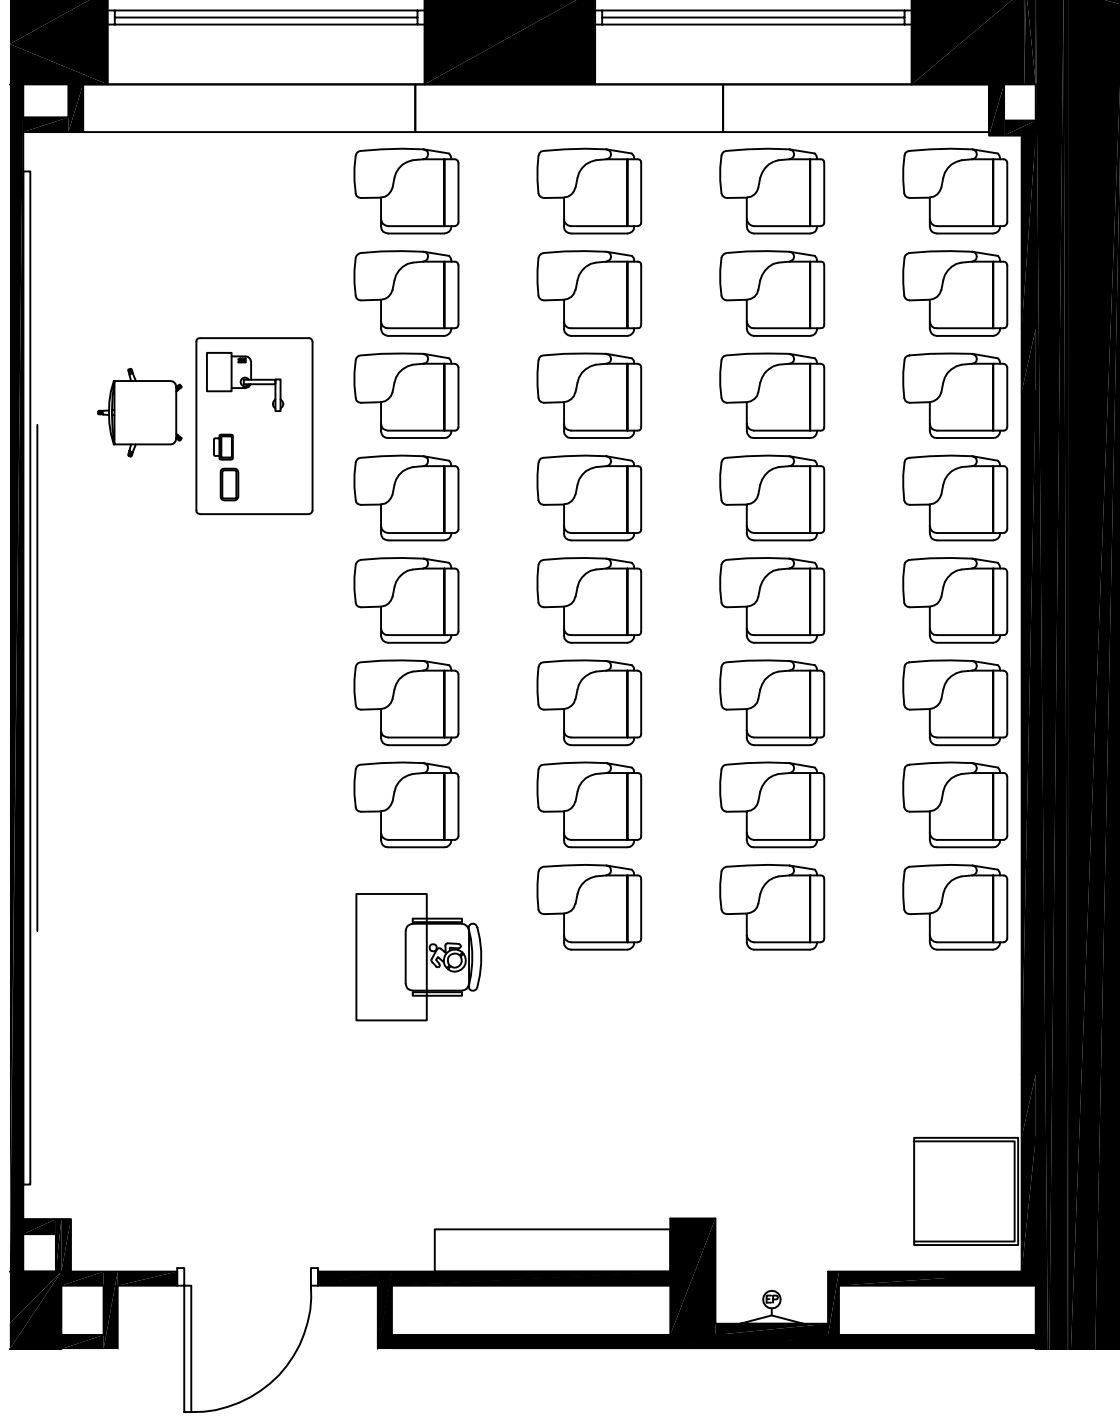

Akerman Hall 327

Capacity: 32

2025-07-03

OFFICE OF
CLASSROOM MANAGEMENT
Office of Undergraduate Education

classrm@umn.edu
612-625-1086
www.classroom.umn.edu

UNIVERSITY OF MINNESOTA
Driven to DiscoverSM