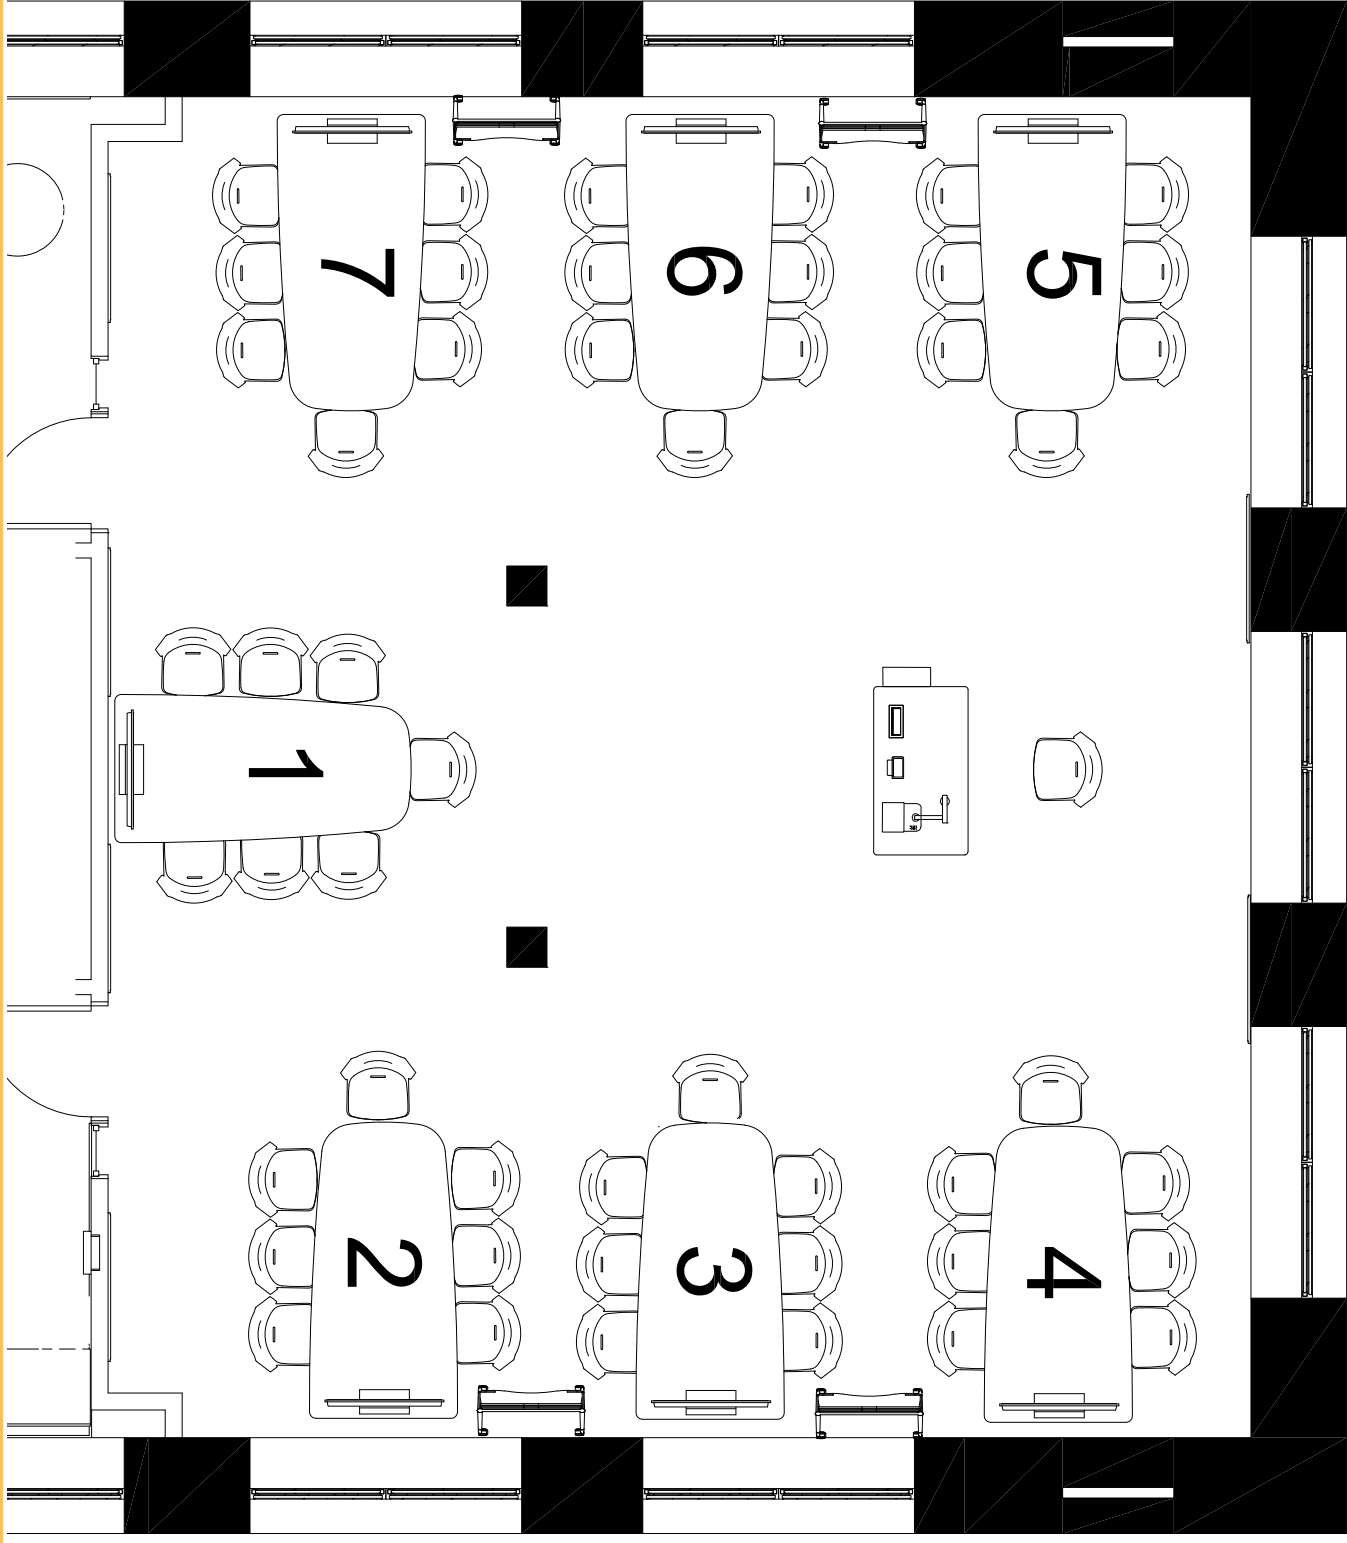

Lind Hall L130

Capacity: 49

OFFICE OF
CLASSROOM MANAGEMENT
Office of Undergraduate Education

classrm@umn.edu
612-625-1086
www.classroom.umn.edu

UNIVERSITY OF MINNESOTA
Driven to DiscoverSM