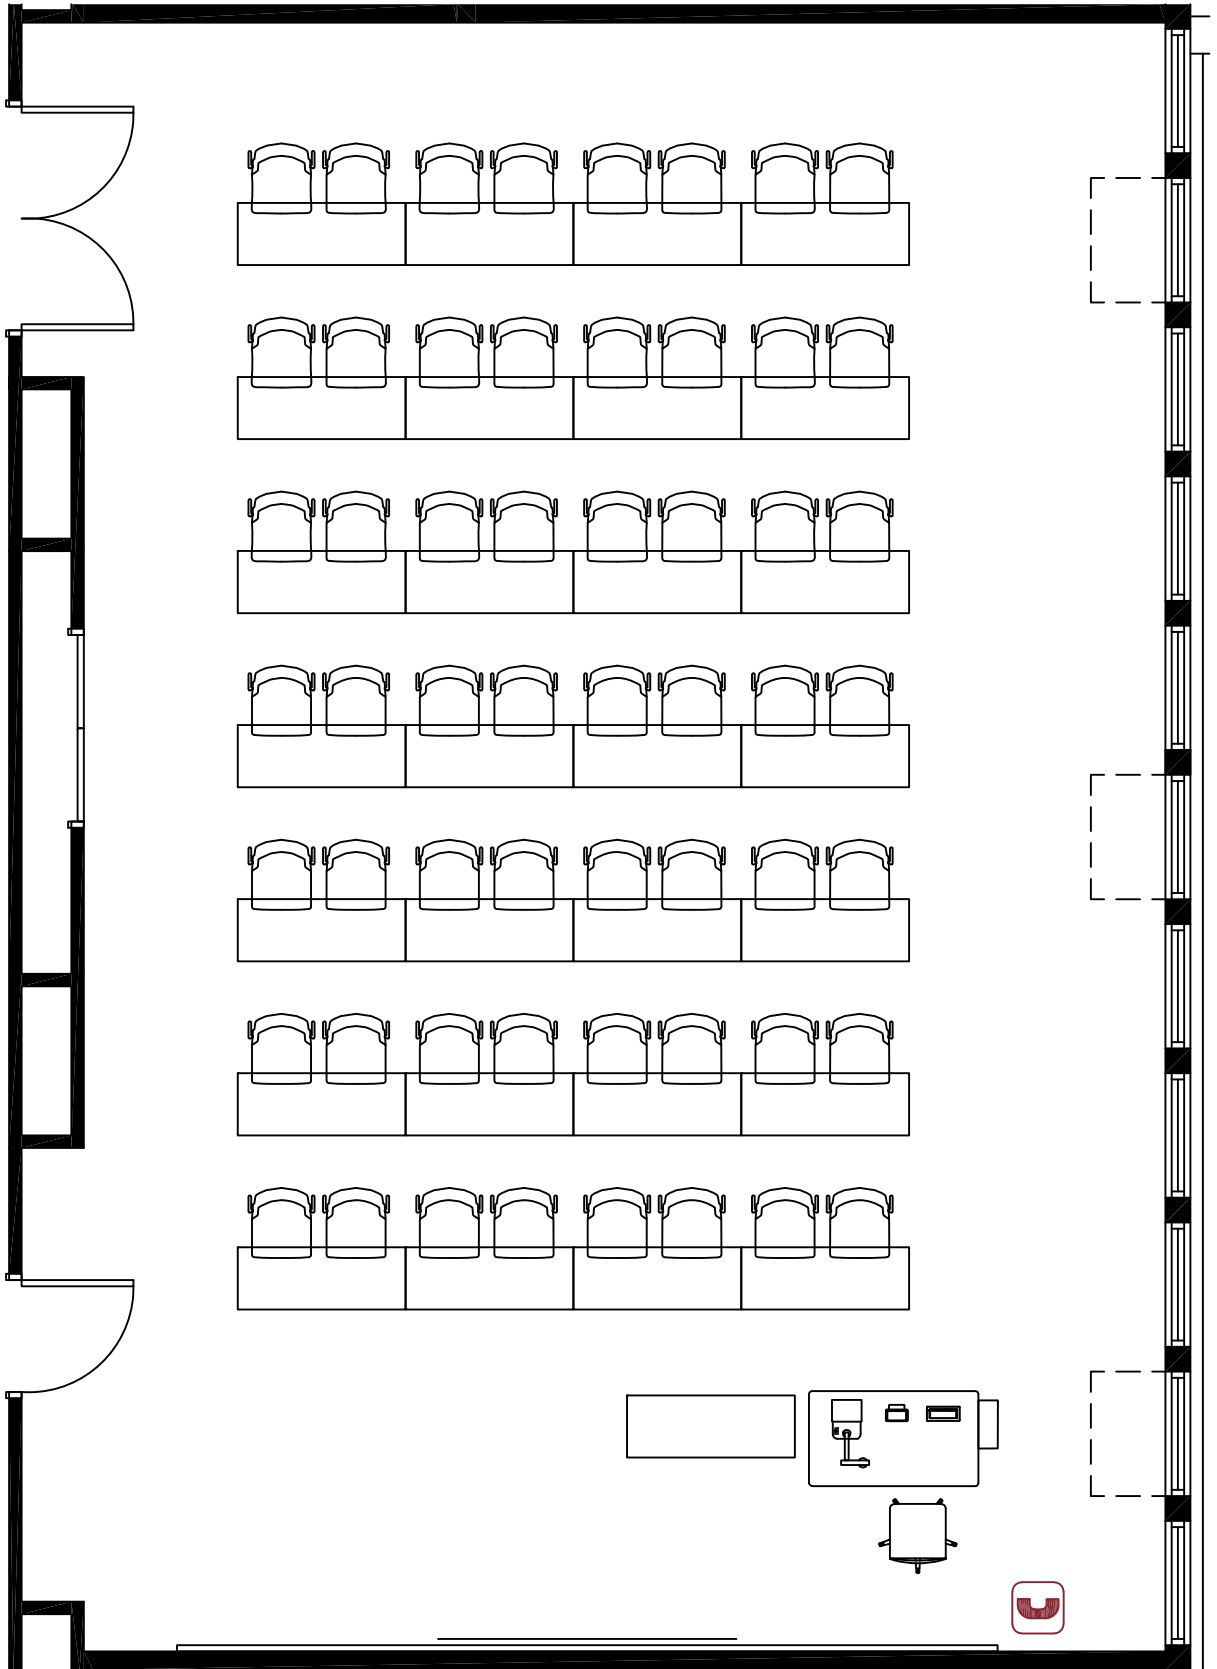

Peik Hall 28

Capacity: 56

2024-01-10

OFFICE OF
CLASSROOM MANAGEMENT
Office of Undergraduate Education

classrm@umn.edu
612-625-1086
www.classroom.umn.edu

UNIVERSITY OF MINNESOTA
Driven to DiscoverSM