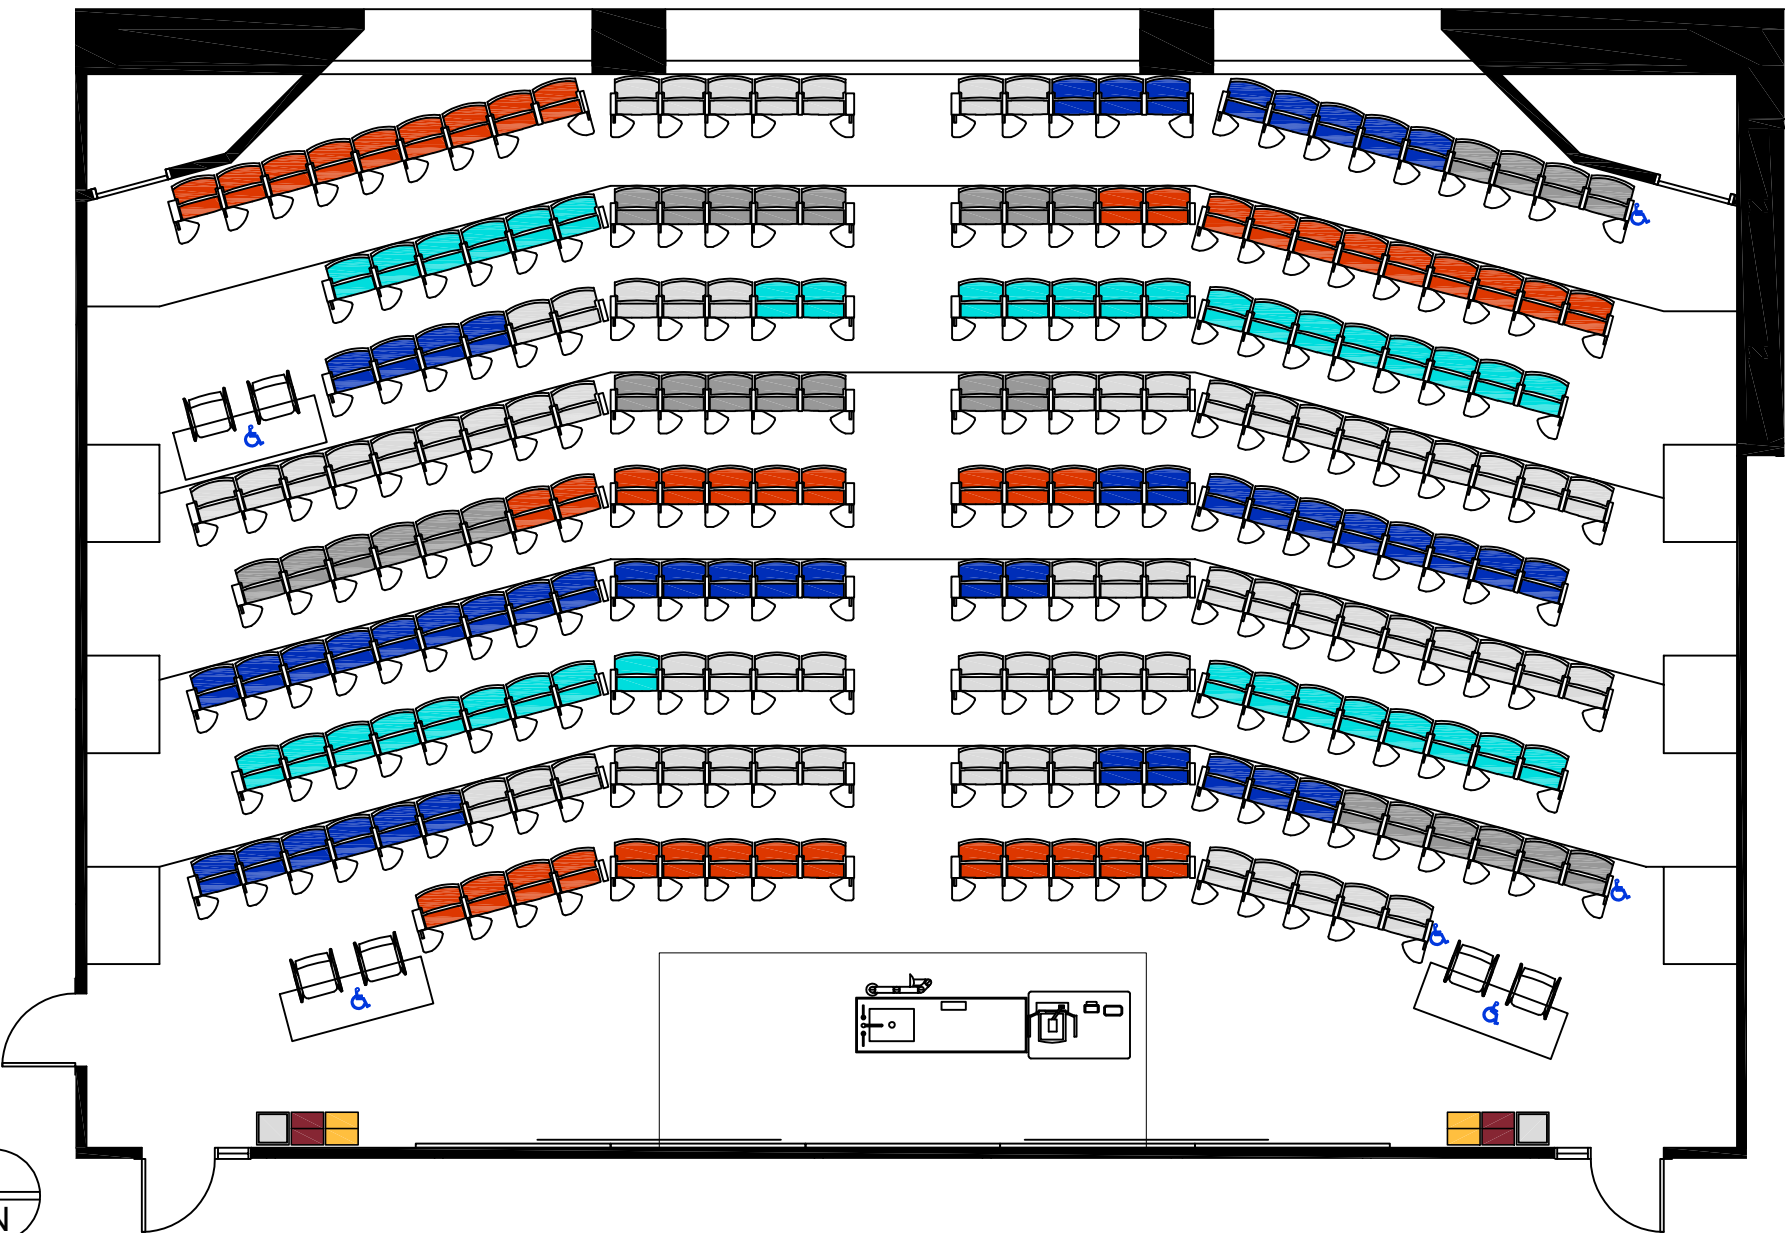

# Bruininks Hall 220

Capacity: 238

2021-10-04