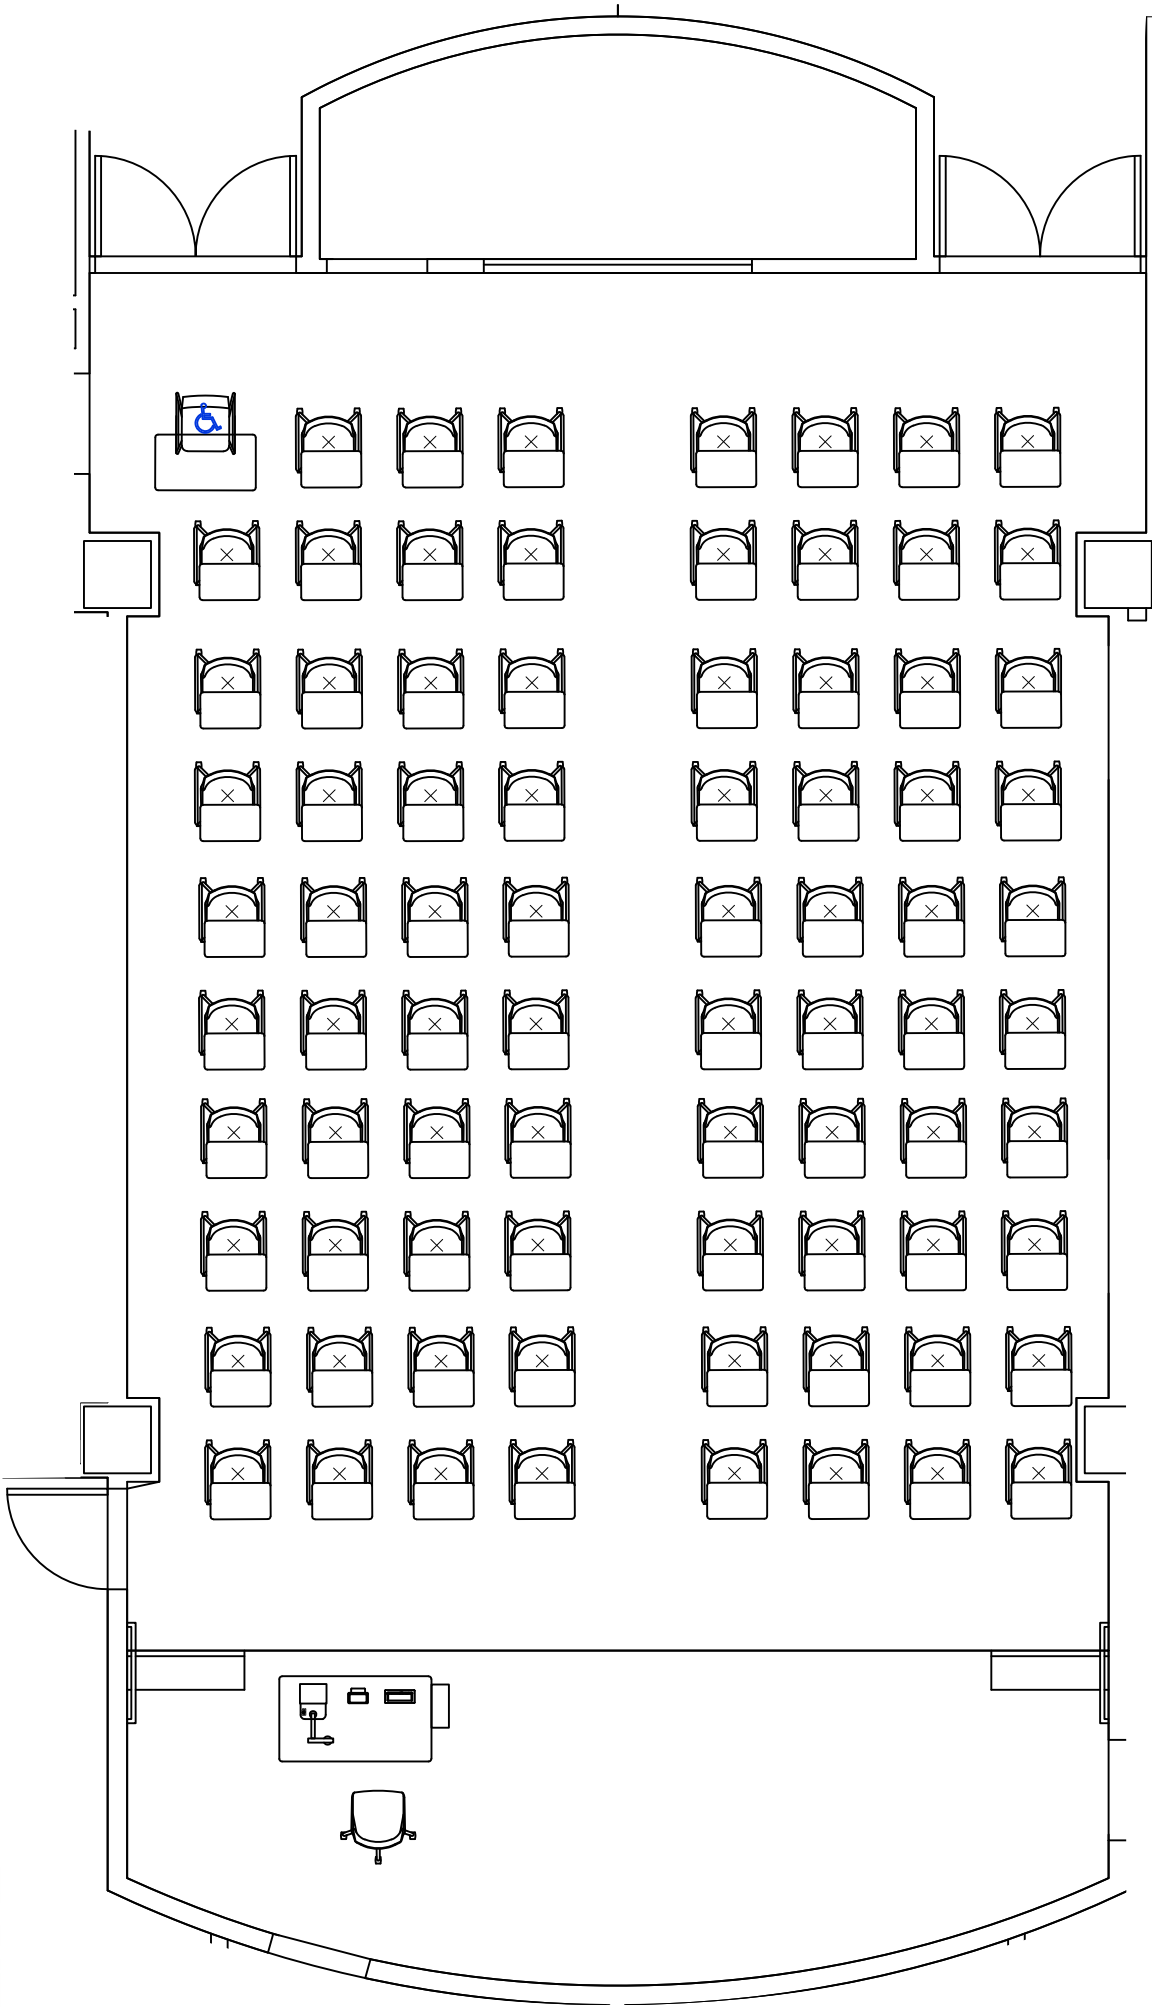

Hasselmo Hall 2-101

Capacity: 80

2023-12-27

OFFICE OF
CLASSROOM MANAGEMENT
Office of Undergraduate Education

classrm@umn.edu
612-625-1086
www.classroom.umn.edu

UNIVERSITY OF MINNESOTA
Driven to DiscoverSM